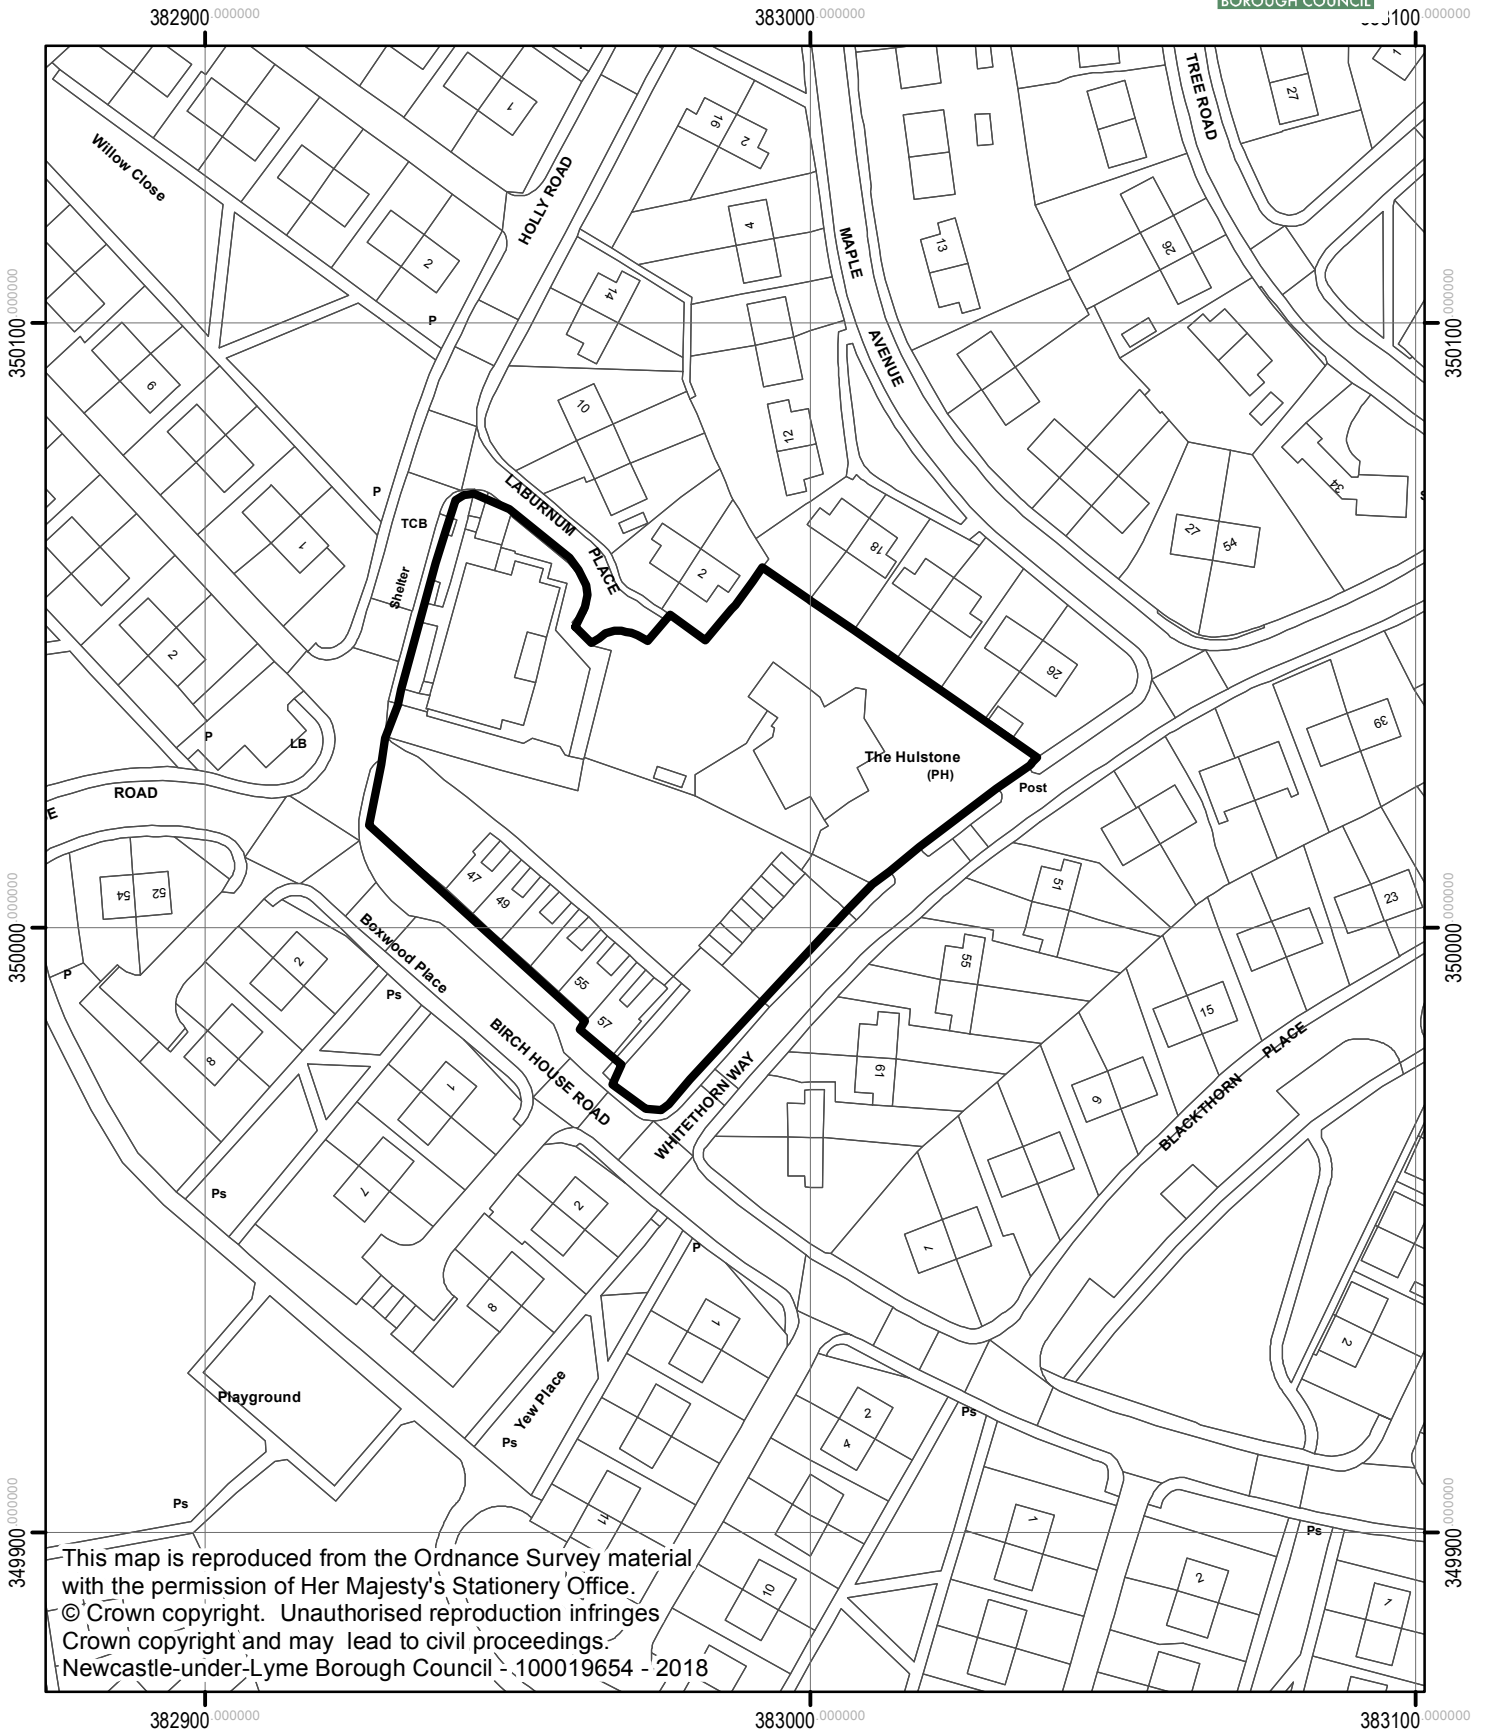

Land at Birch House Road, Holly Road and Whitethorne Way, Chesterton.

NEWCASTLE UNDER LYME BOROUGH COUNCIL

This map is reproduced from the Ordnance Survey material with the permission of Her Majesty's Stationery Office. © Crown copyright. Unauthorised reproduction infringes Crown copyright and may lead to civil proceedings. Newcastle-under-Lyme Borough Council - 100019654 - 2018